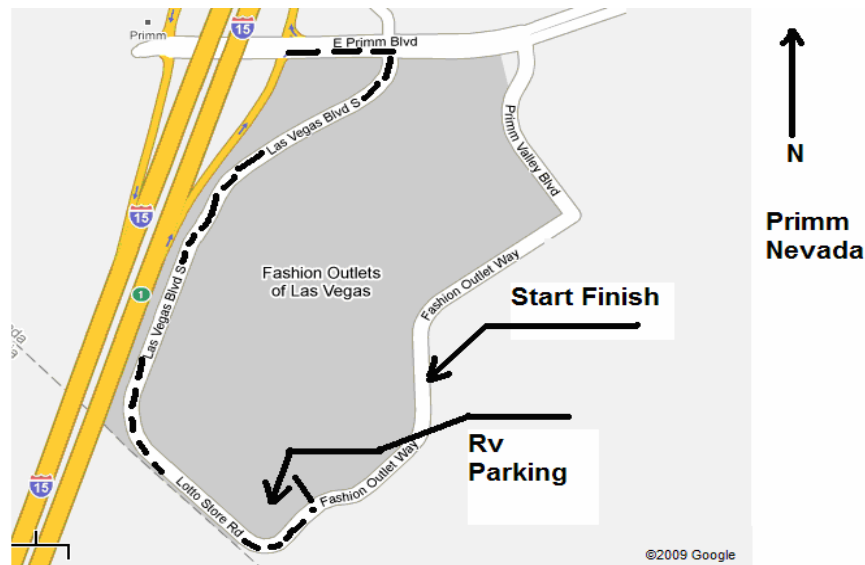

Welcome to the first Annual Las Vegas Rock Crusher Ride Provided by AdMo-Tours.com

September 26 2009

Part of the proceeds go to the Pediatric Brain Tumor Foundation

An Open Ride,

Start/Finish at Primm, NV

- Open ride for Green Sticker and Dual Sport Bikes
- Each pre entry receives an event T-shirt
- 140 miles Hard, 100 miles Easy, 52 Miles between gas
- Lunch at Gold Strike Casino, Jean NV
- Friday signups 6:00-9:00 PM, Saturday 6:00-8:00 AM
- Rooms available at Buffalo Bill's Hotel Casino, 1-800-386-7867
Mention group code SCL 0925 for discount.
- Rv parking available at Fashion Outlet Mall 32100 Las Vegas Blvd. South, Primm Nevada. No hookups. Exit Interstate 15 at Primm.

Las Vegas Dual Sport, 7585 Schuster Street, Las Vegas, NV 89139