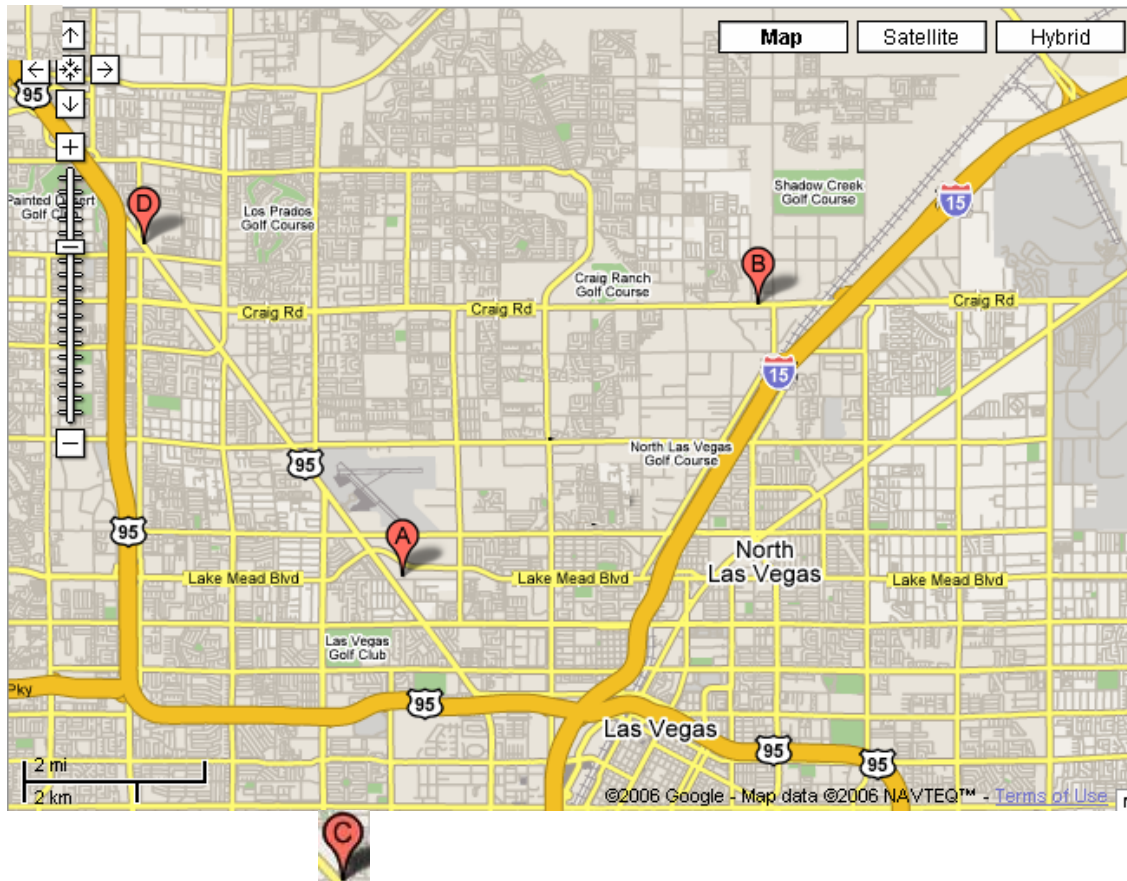

VEGAS Royal Flush 150

Dual Sport Ride

October 28th 2006

By LasVegasDualSport.com

Start/Finish at Cannery Casino

- \$30.00 One Day Ride
- 150 miles Saturday
- 95 mi to Lunch/Gas
- Route is through Desert National Wildlife Refuge
- Paiute Moapa Indian Reservation
- Signup is in Parking Lot Under Big Cannery Sign
- Saturday sign in 7-8 AM Cannery Casino, NLV, NV
- Reserve Rooms at Hotels listed on back of this form

AREA HOTELS

- B=Cannery Hotel Casino. Ride start finish** 0 mi
4336 Losee Rd, North Las Vegas, NV 866-999-4899 702-399-4774
- A=Texas Station Hotel Casino** 7.6 mi
2101 Texas Star Ln, North Las Vegas, NV 800-654-8888 702-631-1000
- A= Fiesta Rancho Hotel Casino** 7.6 mi
2400 N Rancho Dr Las Vegas, NV 89130 800-731-7333 702-631-7000
- C=Arizona Charlie's Decatur** 9.5 mi
740 S Decatur Blvd, Las Vegas, NV 800-342-2695 702-258-5200
- D=Santa Fe Station Hotel Casino** 5.5 mi
4949 N Rancho Dr Las Vegas, NV 89130 800-872-6823 702-658-4900

Closest RV Facilities to Cannery Hotel Casino (Ride Start Finish location)

Circus Circus 10 mi
2880 Las Vegas Blvd. South, Las Vegas, NV 89109 702-734-0410 800-634-3450

Sam's Town 15 mi
5111 Boulder Hwy. Las Vegas, NV 89122 702-456-7777 800-634-6371

Arizona Charlie's East 15 mi
4575 Boulder Hwy. Las Vegas, NV 89121 702 951-9000 877-951-0002

Las Vegas Dual Sport, 7585 Schuster Street, Las Vegas, NV 89139